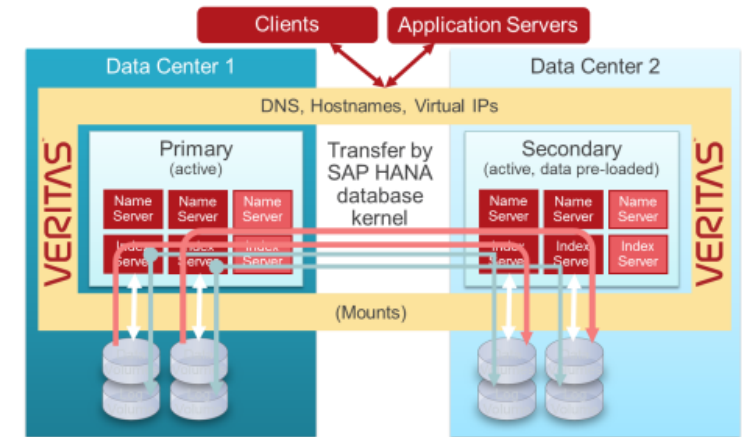

SAP HANA High Availability with InfoScale

VERITAS[™]

InfoScale for SAP HANA

SAP® Certified
Integration with SAP S/4HANA®

SAP의 인증받은 다양한 환경을 지원하는 고가용성 솔루션

- **SAP 공식지원 인증 솔루션**
Physical/Virtual/Cloud
- 신속, 자동화 장애 감지&전환
- 'SAP 베스트 프랙티스' 가이드
- **Scale-Up&Out / HSR**
- 멀티 노드 구성
- **No H/W Lock-in**

Cluster Server Agent for
SAP HANA Installation and
Configuration Guide

Linux

SAP HANA Support – 주요 클라우드 환경 공식 지원

VERITAS

High Availability and Disaster Recovery for SAP HANA on AWS using Veritas InfoScale™ Enterprise

SAP® Certified
Integration with SAP S/4HANA®

V1.0

This graphic features a grey background with a white diamond pattern and three diagonal stripes in white, grey, and red. The Veritas logo is in the top right, and the SAP logo is in the bottom left.

VERITAS

High Availability and Disaster Recovery for SAP HANA on Microsoft Azure Using Veritas InfoScale™ Enterprise

SAP® Certified
Integration with SAP S/4HANA®

V1.0

This graphic features a grey background with a white diamond pattern and three diagonal stripes in white, grey, and red. The Veritas logo is in the top right, and the SAP logo is in the bottom left.